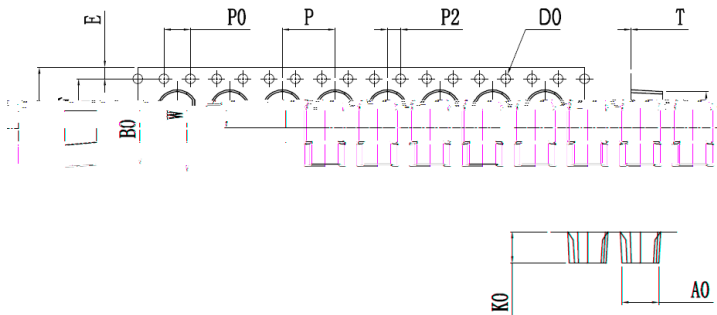

LIGHT

Pa

LIGH

<b>Part No.</b>	<b>LG-05IR4T94C-557F-B-T</b>	<b>Page</b>	<b>5 of 8</b>
-----------------	------------------------------	-------------	---------------

### 1. Package Dimensions

DATE: 2014.03.03

Item	Specification	
	Minum	Maximum
W	15.97	16.3
P	7.9	8.1
E	1.65	1.85
F	7.4	7.6
D	1.5	1.6
P0	3.9	4.1
P0x10	39.8	40.2
P2	1.9	2.1
A0	5.2	5.4
BO	10.6	10.8
KO	4.8	5.0

### Notes:

1. All dimensions in millimeters.
2. All dimensions meet EIA-481-C requirements.
3. Cover tape by a heat sealing process.

- 1.
- 2.
- 3.

EIA-481-C

保潔